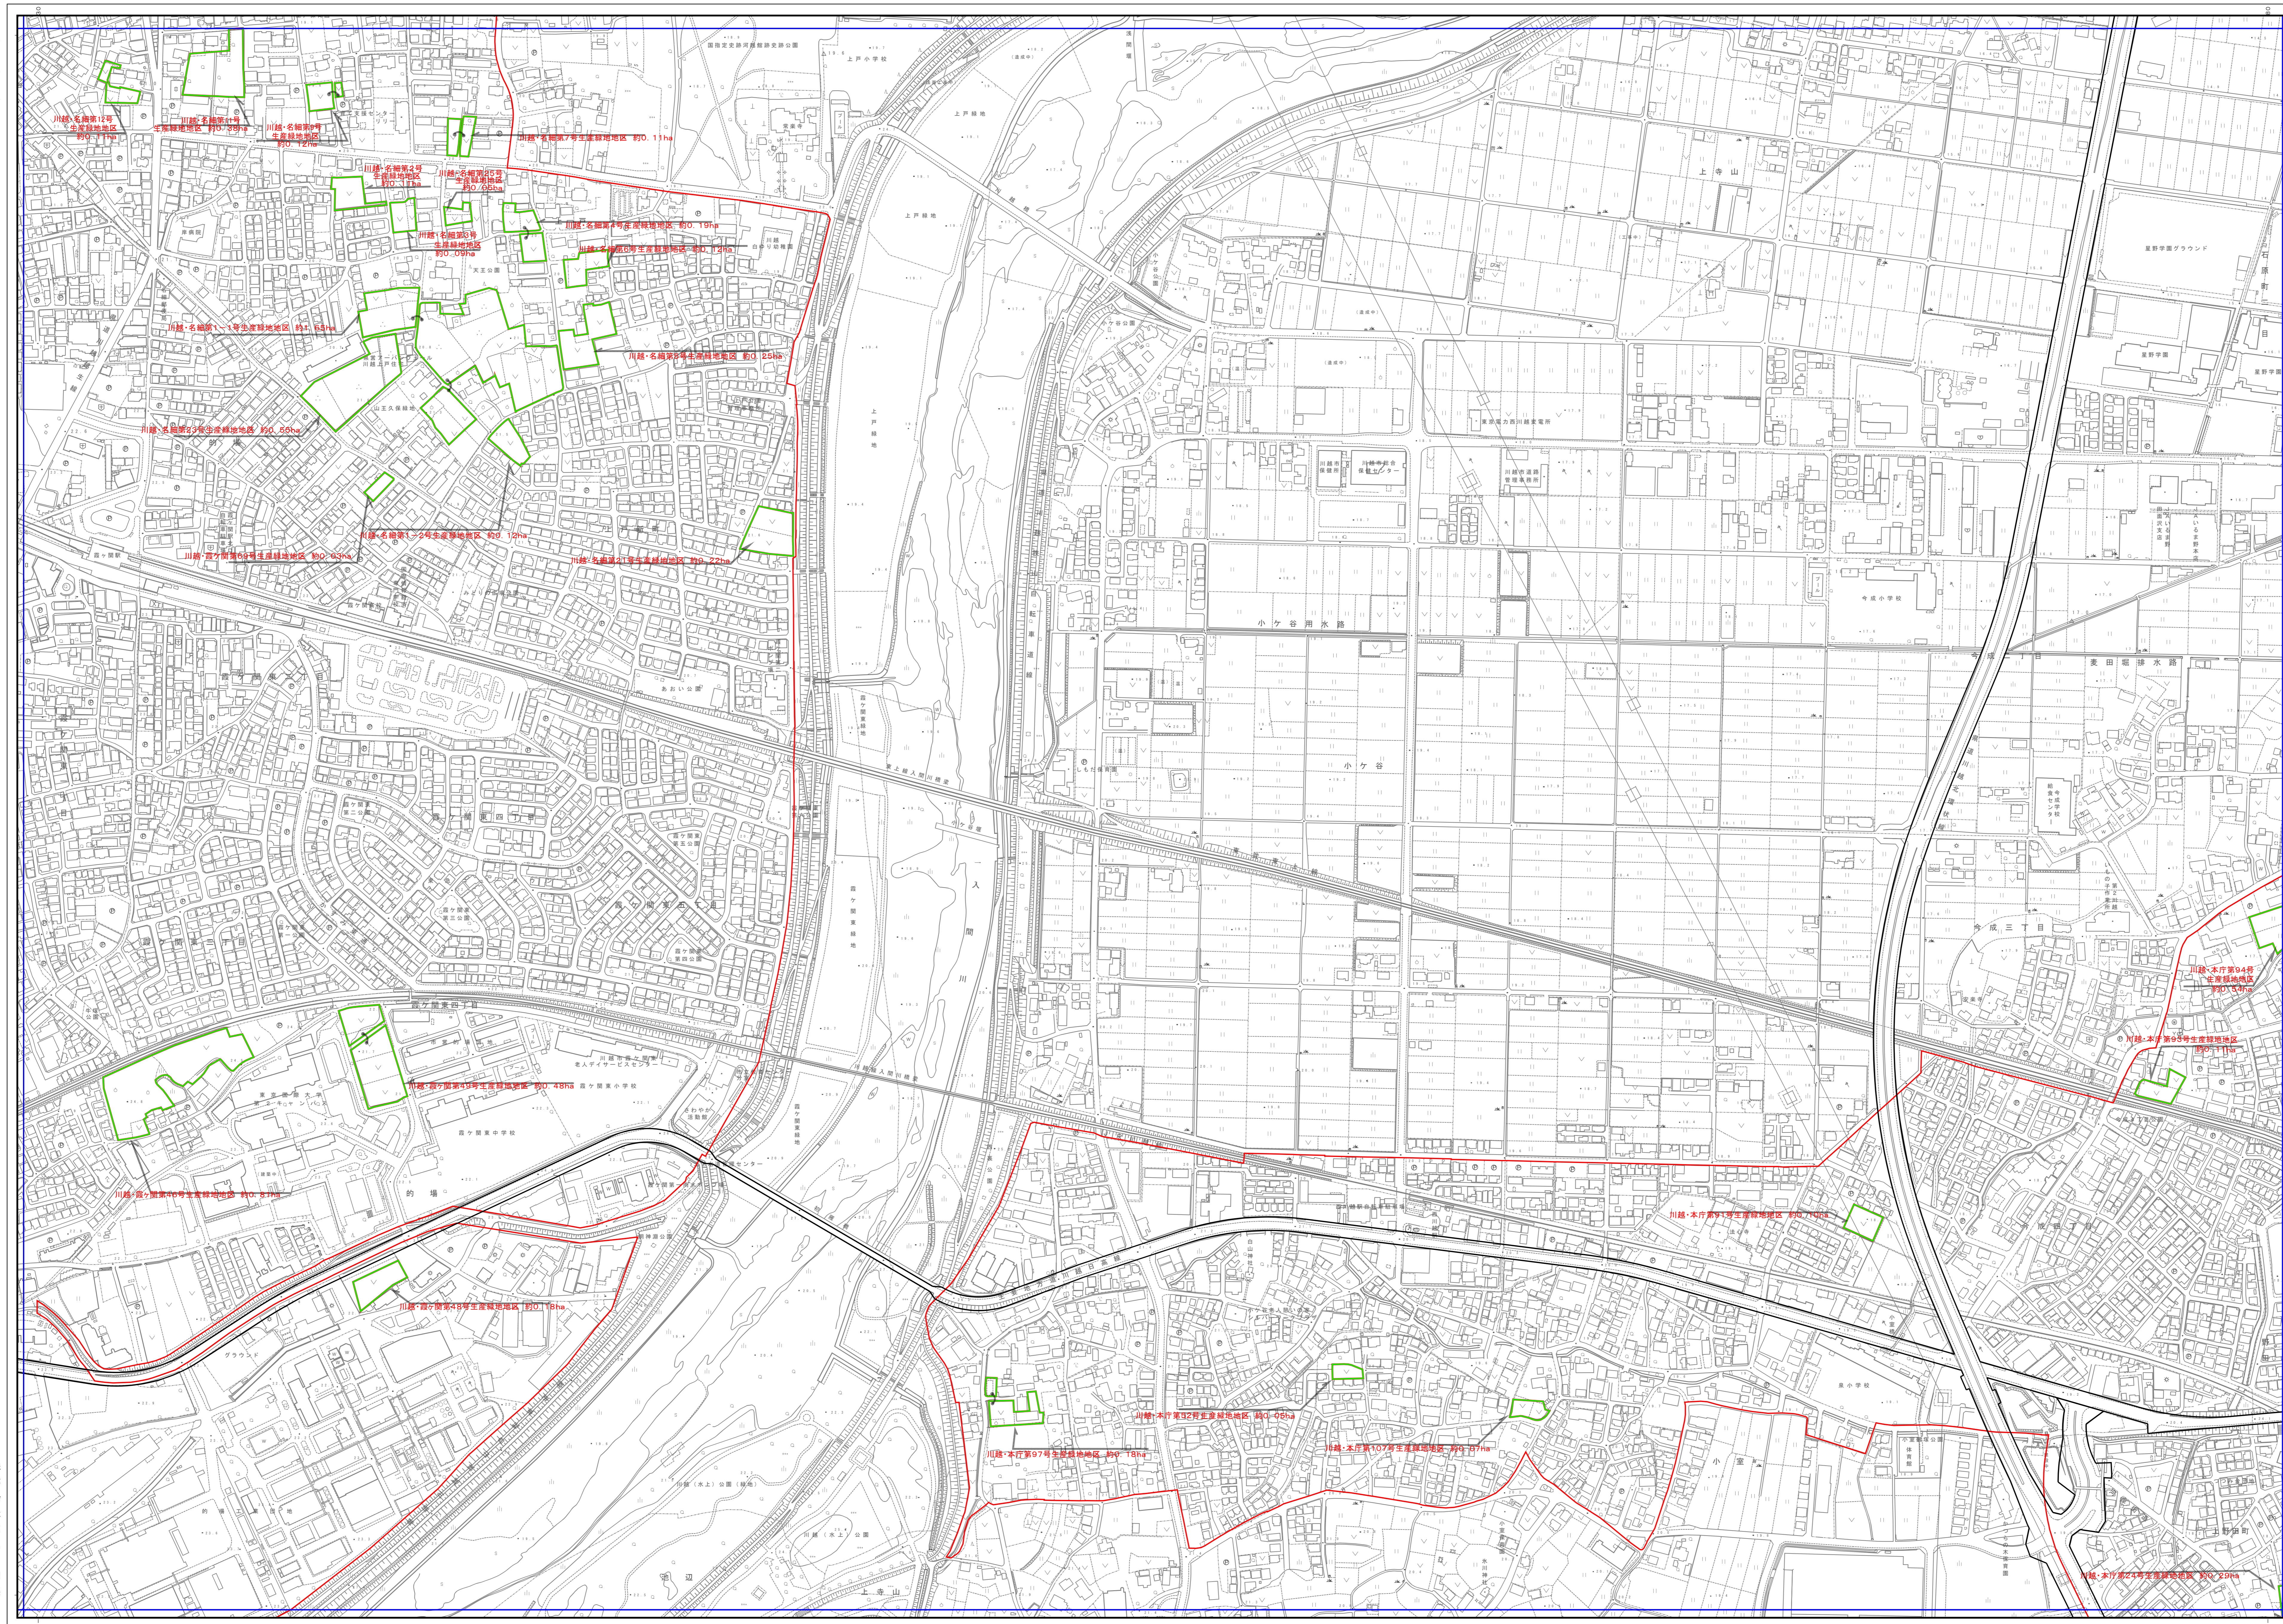

川越市都市計画基本図 13

記号 (Legend) table listing various symbols for buildings, roads, and other urban features. It includes symbols for different types of buildings, roads, and public facilities.